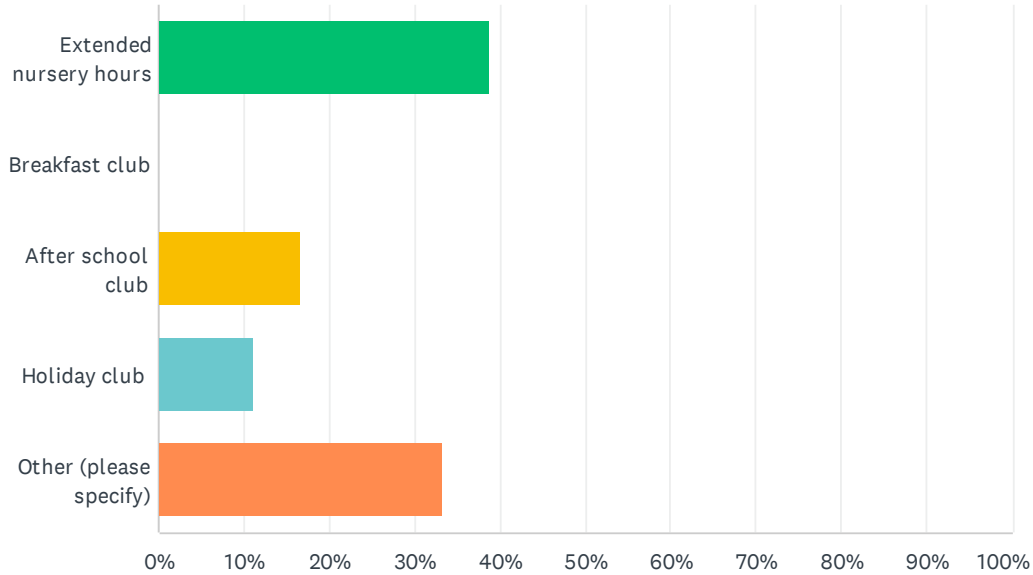

## Q2 How many days a week would you use a pre-nursery childcare service?

Answered: 19 Skipped: 1

ANSWER CHOICES	RESPONSES	
1 day	0.00%	0
2 days	21.05%	4
3 days	10.53%	2
4 days	10.53%	2
5 days	42.11%	8
None	10.53%	2
Don't know	5.26%	1
<b>TOTAL</b>		<b>19</b>

### Q3 Would you use wrap-around childcare services? Please tick all that apply:

Answered: 18 Skipped: 2

ANSWER CHOICES	RESPONSES	
Extended nursery hours	38.89%	7
Breakfast club	0.00%	0
After school club	16.67%	3
Holiday club	11.11%	2
Other (please specify)	33.33%	6
<b>TOTAL</b>		<b>18</b>