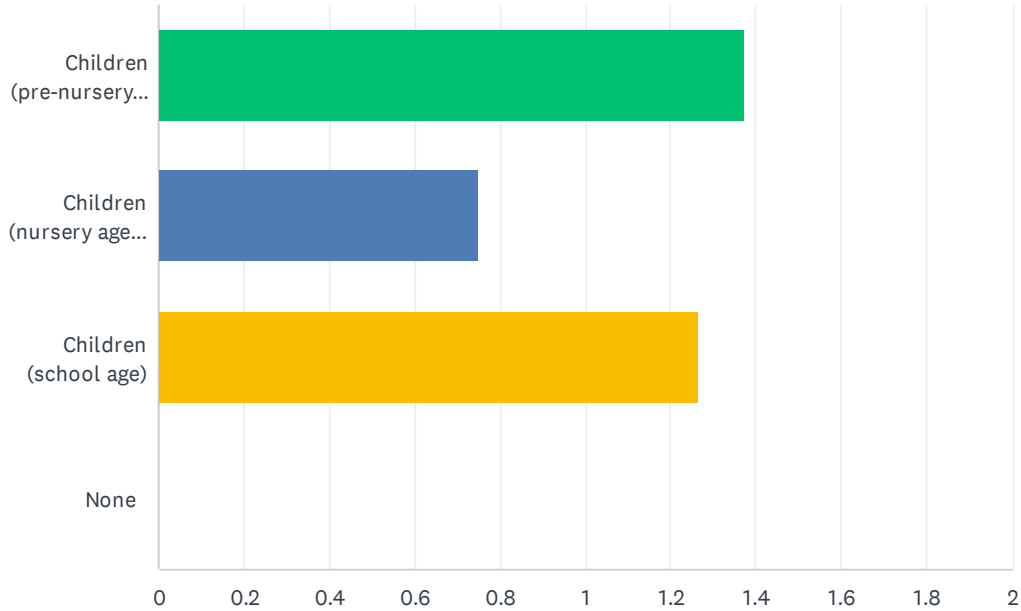

## Q2 How many days a week would you use a pre-nursery childcare service?

Answered: 19 Skipped: 1

ANSWER CHOICES	RESPONSES	
1 day	0.00%	0
2 days	21.05%	4
3 days	10.53%	2
4 days	10.53%	2
5 days	42.11%	8
None	10.53%	2
Don't know	5.26%	1
<b>TOTAL</b>		<b>19</b>

### Q3 Would you use wrap-around childcare services? Please tick all that apply:

Answered: 18 Skipped: 2

ANSWER CHOICES	RESPONSES	
Extended nursery hours	38.89%	7
Breakfast club	0.00%	0
After school club	16.67%	3
Holiday club	11.11%	2
Other (please specify)	33.33%	6
<b>TOTAL</b>		<b>18</b>

## Q4 How many children are in your household that would use childcare services?

Answered: 20 Skipped: 0

ANSWER CHOICES	AVERAGE NUMBER	TOTAL NUMBER	RESPONSES
Children (pre-nursery age, under 3)	1	22	16
Children (nursery age, 3 - 5 years)	1	6	8
Children (school age)	1	19	15
None	0	0	0
Total Respondents: 20			