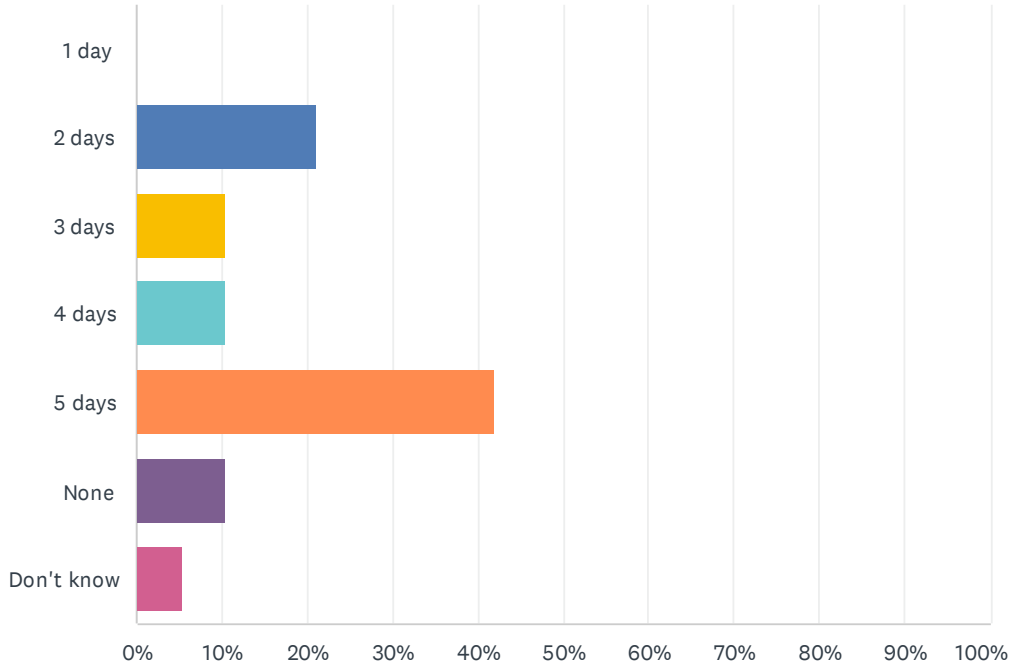

# Q1 Would you use a pre-nursery childcare service if there was one on Tiree?

Answered: 19 Skipped: 1

ANSWER CHOICES	RESPONSES
Yes	78.95% 15
No	15.79% 3
Don't know	5.26% 1
Total Respondents: 19	

## Q2 How many days a week would you use a pre-nursery childcare service?

Answered: 19 Skipped: 1

ANSWER CHOICES	RESPONSES	
1 day	0.00%	0
2 days	21.05%	4
3 days	10.53%	2
4 days	10.53%	2
5 days	42.11%	8
None	10.53%	2
Don't know	5.26%	1
<b>TOTAL</b>		<b>19</b>

### Q3 Would you use wrap-around childcare services? Please tick all that apply:

Answered: 18 Skipped: 2

ANSWER CHOICES	RESPONSES	
Extended nursery hours	38.89%	7
Breakfast club	0.00%	0
After school club	16.67%	3
Holiday club	11.11%	2
Other (please specify)	33.33%	6
<b>TOTAL</b>		<b>18</b>