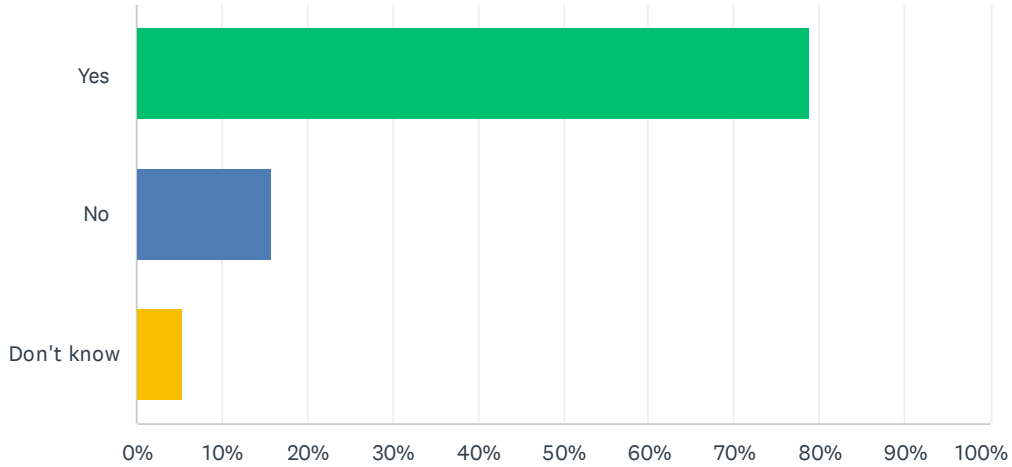

# Q1 Would you use a pre-nursery childcare service if there was one on Tiree?

Answered: 19 Skipped: 1

ANSWER CHOICES	RESPONSES
Yes	78.95% 15
No	15.79% 3
Don't know	5.26% 1
Total Respondents: 19	

## Q2 How many days a week would you use a pre-nursery childcare service?

Answered: 19 Skipped: 1

ANSWER CHOICES	RESPONSES	
1 day	0.00%	0
2 days	21.05%	4
3 days	10.53%	2
4 days	10.53%	2
5 days	42.11%	8
None	10.53%	2
Don't know	5.26%	1
<b>TOTAL</b>		<b>19</b>