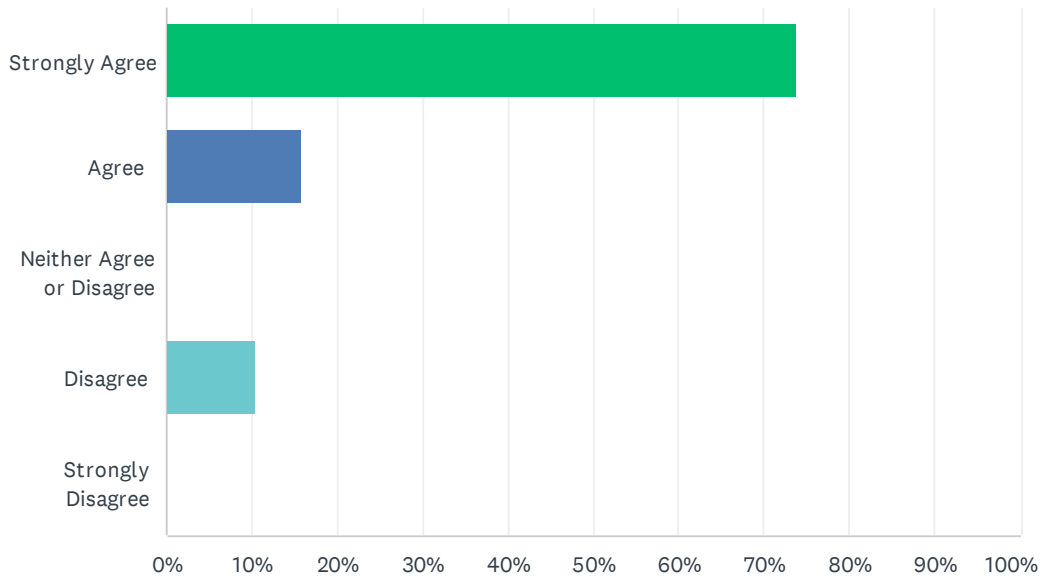

Q1 Please rate this statement: “It is important that the Trust takes action to help Tiree’s community and landscape adapt to the current and future impacts of climate change.”

Answered: 19 Skipped: 0

ANSWER CHOICES	RESPONSES	
Strongly Agree	73.68%	14
Agree	15.79%	3
Neither Agree or Disagree	0.00%	0
Disagree	10.53%	2
Strongly Disagree	0.00%	0
TOTAL		19